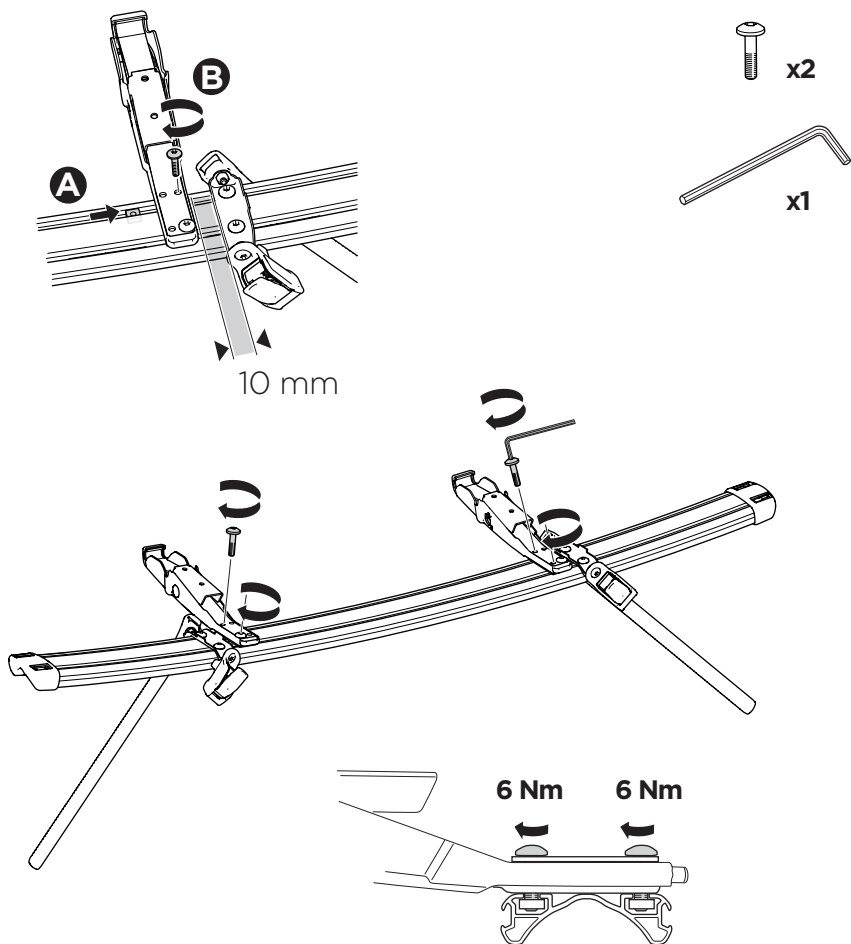

**CITY CRASH**  
Complies with ISO norm

= Max 15 kg

= 2,6 kg

22-80 mm

Your Key-Number

x1

x2

x2

x1

x1

1

2

3

4

5

x1